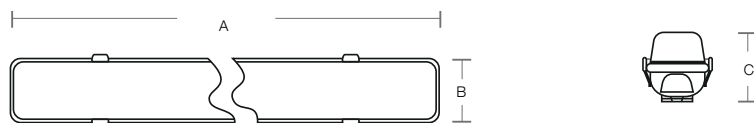

PARKADE TRI-PROOF-IP65

Model No.	Wattage	Lumen	Beam Angle	CRI	CCT	Lm/w	A	B	C
LM-PT20-830	20W	2200 Lm	120°	>80	3000K	110	600	90	74
LM-PT20-840	20W	2300 Lm	120°	>80	4000K	115	600	90	74
LM-PT20-865	20W	2400 Lm	120°	>80	6500K	120	600	90	74
LM-PT40-830	40W	4400 Lm	120°	>80	3000K	110	1200	90	74
LM-PT40-840	40W	4600 Lm	120°	>80	4000K	115	1200	90	74
LM-PT40-865	40W	4800 Lm	120°	>80	6500K	120	1200	90	74
LM-PT60-830	60W	6600 Lm	120°	>80	3000K	110	1500	90	74
LM-PT60-840	60W	6900 Lm	120°	>80	4000K	115	1500	90	74
LM-PT60-865	60W	7200 Lm	120°	>80	6500K	120	1500	90	74