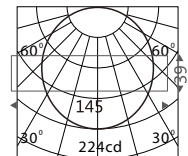

Model No.	Wattage	Lumen	Beam Angle	CRI	CCT	Lm/w
LM-LSPR9-S-830	9W	560 Lm	110°	80	3000K	63
LM-LSPR9-S-840	9W	590 Lm	110°	80	4000K	66
LM-LSPR9-S-850	9W	620 Lm	110°	80	5000K	79

Led Power: 12W
820Lm-880Lm
Light distribution:
Wide Flood