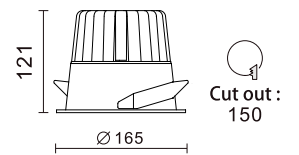

Model No.	Wattage	Lumen	Beam Angle	CRI	CCT	Lm/w
LM-MDNE30-830	30W	2550 Lm	60°	80	3000K	85
LM-MDNE30-840	30W	2640 Lm	60°	80	4000K	88
LM-MDNE30-865	30W	2700 Lm	60°	80	6500K	90