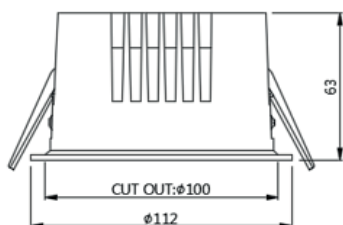

cut out 100

Model no.	Power	Lumen
LML3-12-CCT	12W	1080lm
LML3-15-CCT	15W	1350lm
LML3-20-CCT	20W	1800lm