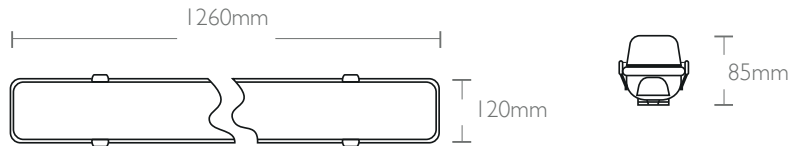

Model No.	Wattage	Lumen	Beam Angle	CRI	CCT	Lm/w
LM-PW40-830	40W	4400 Lm	120°	>80	3000K	110
LM-PW40-840	40W	4600 Lm	120°	>80	4000K	115
LM-PW40-865	40W	4800 Lm	120°	>80	6500K	120