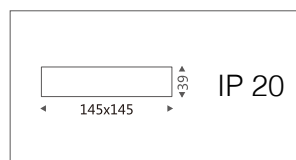

Model No.	Wattage	Lumen	Beam Angle	CRI	CCT	Lm/w
LM-LSPS9-S-830	9W	560 Lm	110°	80	3000K	63
LM-LSPS9-S-840	9W	590 Lm	110°	80	4000K	66
LM-LSPS9-S-850	9W	620 Lm	110°	80	5000K	79

Led Power: 12W
820Lm-880Lm
Light distribution:
Wide Flood