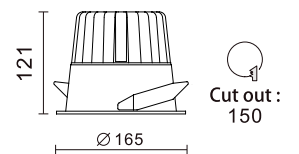

Model No.	Wattage	Lumen	Beam Angle	CRI	CCT	Lm/w
LM-MDNE40-830	40W	3400 Lm	60°	80	3000K	85
LM-MDNE40-840	40W	3520 Lm	60°	80	4000K	88
LM-MDNE40-865	40W	3600 Lm	60°	80	6500K	90