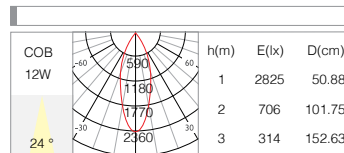

Specific characteristics

Non-flicker driver for option

Dimmable driver for option

Serialized products, multiple dimensions for choice

Different colors for Anti-glare ring

Suitable for wallwashing

cut-off angle > 30°

UGR < 15