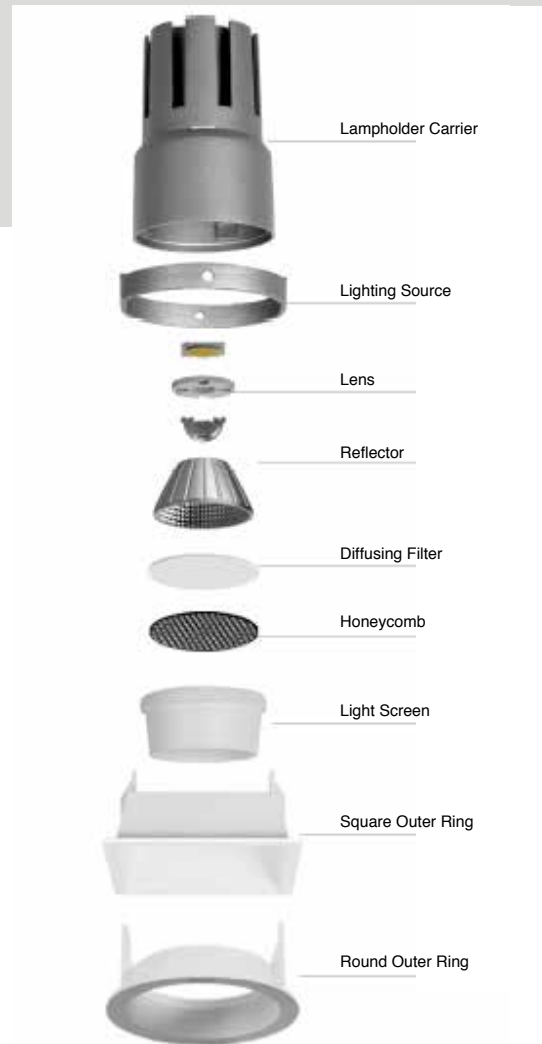

Coloron

Constructional measures ensure that the LED modules operate within their ideal thermal range so they achieve output for the specified power throughout their operational life.
Body made of die-cast aluminum.