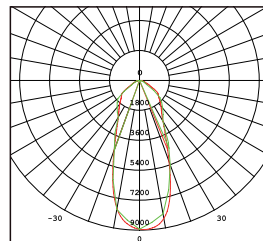

AVERAGE BEAM ANGLE (50%):42.9 DEG
UNIT:cd
— C0/180,42.1°
— C90/270,43.6°

60°