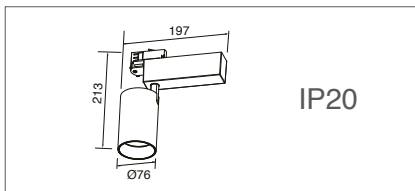

Model No.	Wattage	Lumen	Beam Angle	CRI	CCT	Lm/W
LM-LTD-12.5-830	12.5W	1000Lm	15°/24°/38°	80	3000K	90
LM-LTD-17-830	17W	1600Lm	15°/24°/38°	80	3000K	90
LM-LTD-26-830	26W	2400 Lm	18°/30°/60°	80	3000K	90

Led Power: 12.5W - 26W
1000Lm-2400Lm
Light distribution:
Super Narrow, Narrow,
Medium