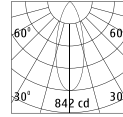

ADJUSTABLE - 6W

Model No.	Wattage	Lumen	Beam Angle	CRI	CCT	Lm/w
LM-A6S-830	6W	500 Lm	40°	80	3000K	85
LM-A6S-840	6W	530 Lm	40°	80	4000K	88
LM-A6S-850	6W	560 Lm	40°	80	5000K	91