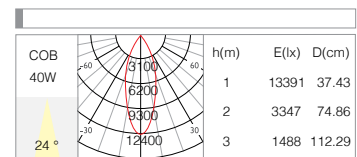

Specific characteristics

Non-flicker driver for option

Dimmable driver for option

Serialized products, multiple dimensions for choice

Different colors for Anti-glare ring

Suitable for wallwashing

cut-off angle > 30°

UGR < 15