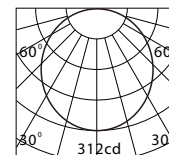

Model No.	Wattage	Lumen	Beam Angle	CRI	CCT	Lm/w
LM-LSPR12-830	12W	820 Lm	110°	80	3000K	68
LM-LSPR12-840	12W	850 Lm	110°	80	4000K	71
LM-LSPR12-850	12W	880 Lm	110°	80	5000K	74

Led Power: 18W
1270Lm-1370Lm
Light distribution:
Wide Flood