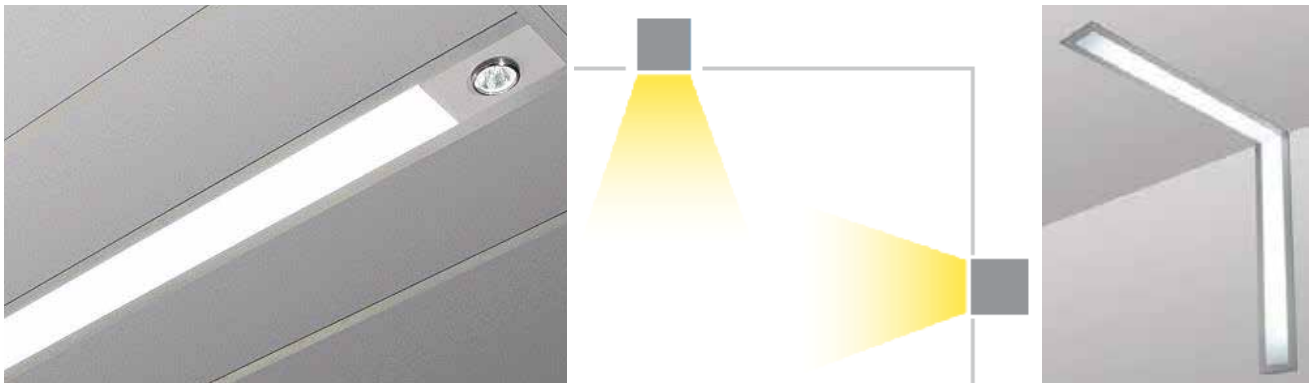

## ACCESSORIES

CONNECTING JOINTS -  
for recessed /Surface/Pendent

straight  
connection

90degree  
connection

120degree  
connection

Tshape  
connection

+shape  
connection

**RECESSED PROFILE with trim and trimless**