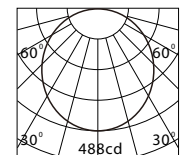

Model No.	Wattage	Lumen	Beam Angle	CRI	CCT	Lm/w
LM-LSPR18-S-830	18W	1270 Lm	110°	80	3000K	70
LM-LSPR18-S-840	18W	1320 Lm	110°	80	4000K	73
LM-LSPR18-S-850	18W	1370 Lm	110°	80	5000K	77