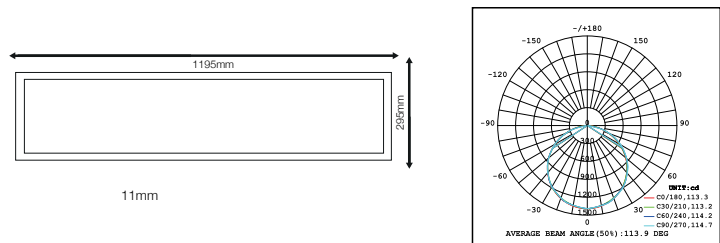

Model No.	Wattage	Lumen	Beam Angle	CRI	CCT	Lm/w	Dimension
LM-ELE12x3-40-830	40W	3800 Lm	120°	>80	3000K	95	1195mm x 295mm x 11mm
LM-ELE12x3-40-840	40W	3880 Lm	120°	>80	4000K	97	1195mm x 295mm x 11mm
LM-ELE12x3-40-865	40W	4000 Lm	120°	>80	6500K	100	1195mm x 295mm x 11mm