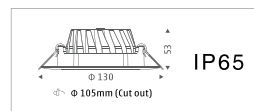

Model No.	Wattage	Lumen	Beam Angle	CRI	CCT	Lm/w
LM-IP15S-830	15W	1320 Lm	40°	80	3000K	85
LM-IP15S-840	15W	1360 Lm	40°	80	4000K	88
LM-IP15S-850	15W	1400 Lm	40°	80	5000K	91