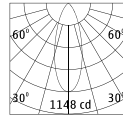

Model No.	Wattage	Lumen	Beam Angle	CRI	CCT	Lm/w
LM-IP7S-830	7W	650 Lm	40°	80	3000K	94
LM-IP7S-840	7W	675 Lm	40°	80	4000K	97
LM-IP7S-850	7W	700 Lm	40°	80	5000K	100