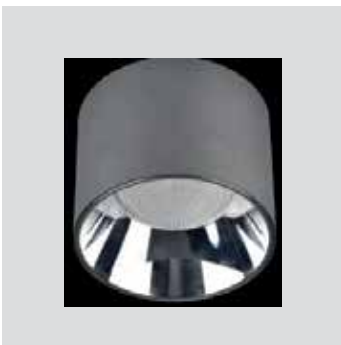

SB03

○ White ● Black