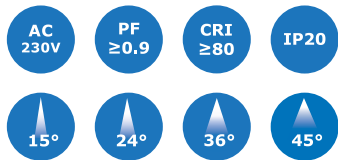

SAA RoHS CE

ASTRA

► | CCT

2700K | 3000K | 4000K | 6500K

► | Model, Power, Lumen & Size

(AxBxCmm)

LMAS-15	15W	1470lm	102x68x160
LMAS-25	25W	2600lm	146x90x212
LMAS-35	35W	3450lm	161x105x215
LMAS-45	45W	4410lm	161x105x215