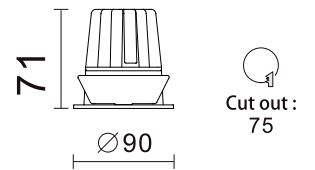

Model No.	Wattage	Lumen	Beam Angle	CRI	CCT	Lm/w
LM-MDNE10-830	10W	850 Lm	60°	80	3000K	85
LM-MDNE10-840	10W	880 Lm	60°	80	4000K	88
LM-MDNE10-865	10W	900 Lm	60°	80	6500K	90