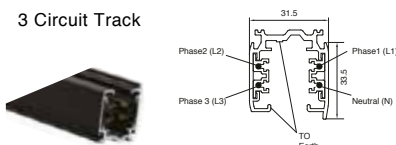

## ACCESSORIES

**LMT-1-T/L or LMT 1-T/R**  
T connector

**LMT-1X**  
X connector

**LMT-1N**  
End cap

**LMT-S-1M-B-3C**  
Aluminium alloy 4 wire track

**LMT1-C/L or LMT1-C/R**  
Power adaptor

**LMT-1-I**  
Small straight connector

Available in Recessed / Surface - 1Mtr, 2Mtr, 3Mtr. Colour: White, Gray, Black. 3Circuit /DALI

**LMT1-IL**  
Big straight connector

**LMT1-A**  
Adjustable connector

**LMT1-L/L or LMT1-L/R**  
L connector