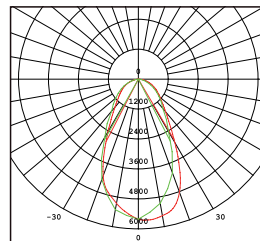

AVERAGE BEAM ANGLE (50%):57.3 DEG
UNIT:cd
— C0/180,57.9°
— C90/270,56.6°

90°