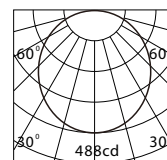

Model No.	Wattage	Lumen	Beam Angle	CRI	CCT	Lm/w
LM-LSPS18-S-830	18W	1270 Lm	110°	80	3000K	70
LM-LSPS18-S-840	18W	1320 Lm	110°	80	4000K	73
LM-LSPS18-S-850	18W	1370 Lm	110°	80	5000K	77