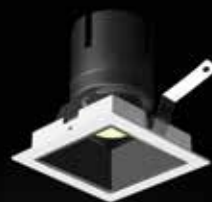

PA03
Square