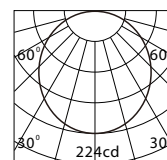

Model No.	Wattage	Lumen	Beam Angle	CRI	CCT	Lm/w
LM-LSPS9-S-830	9W	560 Lm	110°	80	3000K	63
LM-LSPS9-S-840	9W	590 Lm	110°	80	4000K	66
LM-LSPS9-S-850	9W	620 Lm	110°	80	5000K	79

Led Power: 12W
820Lm-880Lm
Light distribution:
Wide Flood