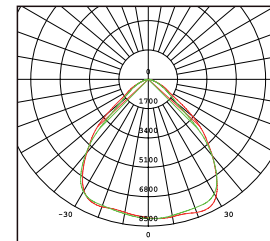

AVERAGE BEAM ANGLE (50%):91.4 DEG
UNIT:cd
— C0/180,93.0°
— C90/270,89.8°

Specification:

Model No.	Module (Qty.)	Power (W)	Luminous efficiency (Lm/W)	Dimension (mm)	N.W. (KG)
LM-HB0601-05	1	50W	150-160	260x105x195	2.5KG
LM-HB0602-10	2	100W	150-160	260x168x195	3.0KG
LM-HB0603-15	3	150W	150-160	260x258x195	4.0KG
LM-HB0604-20	4	200W	150-160	260x348x195	5.0KG
LM-HB0605-25	5	250W	150-160	438x260x195	6.0KG
LM-HB0606-30	6	300W	150-160	520x258x195	9.0KG
LM-HB0608-40	8	400W	150-160	520x348x195	11.0KG
LM-HB0610-50	10	500W	150-160	520x438x195	13.0KG

CCT (K)	3000K/4000K/5000K/6000K	Power Factor	>95%	Power Efficiency	88%~94%
CRI (Ra)	>70	IP Grade	IP66	LED Lifespan	≥50000h
Working Environment	-40°C~50°C · 20%~90% H.R.	Storage Temperature	-40°C~85°C