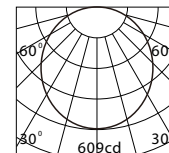

Model No.	Wattage	Lumen	Beam Angle	CRI	CCT	Lm/w
LM-LSPR18-830	18W	1270 Lm	110°	80	3000K	70
LM-LSPR18-840	18W	1320 Lm	110°	80	4000K	73
LM-LSPR18-850	18W	1370 Lm	110°	80	5000K	77

Led Power: 24W
1750Lm-1850Lm
Light distribution:
Wide Flood