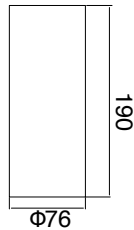

CEILING LINE- A