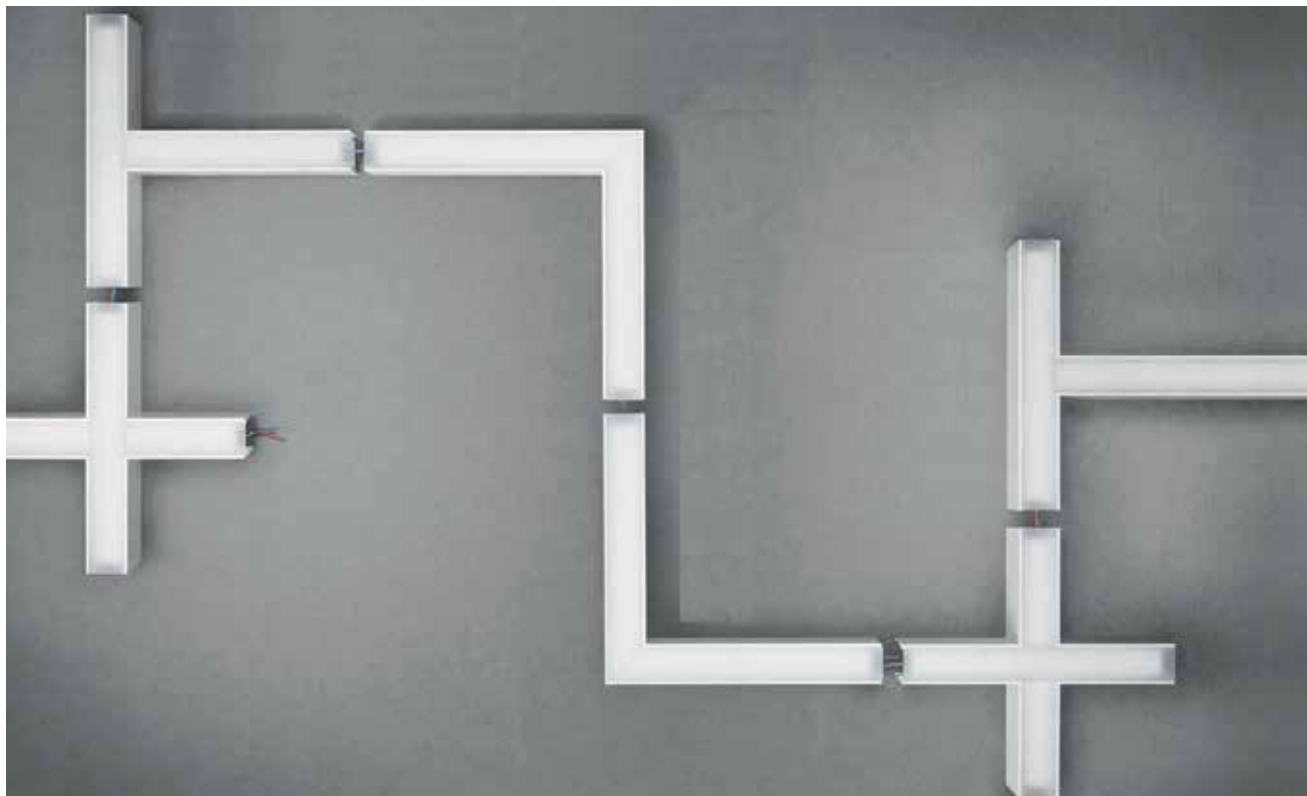

LED LINEAR LIGHT

ACCESSORIES