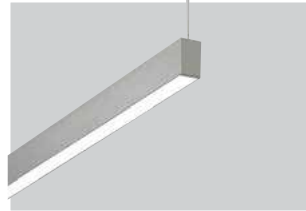

# LED LINEAR LIGHT

PAGE 50-55

LUMI LINEAR

LUMI LINEAR

SURFACE BETA

CEILING & WALL DECO