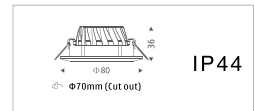

Model No.	Wattage	Lumen	Beam Angle	CRI	CCT	Lm/w
LM-F6S-830	6W	500 Lm	40°	80	3000K	85
LM-F6S-840	6W	530 Lm	40°	80	4000K	88
LM-F6S-850	6W	560 Lm	40°	80	5000K	91