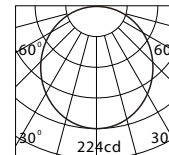

Model No.	Wattage	Lumen	Beam Angle	CRI	CCT	Lm/w
LM-LSPR9-830	9W	560 Lm	110°	80	3000K	63
LM-LSPR9-840	9W	590 Lm	110°	80	4000K	66
LM-LSPR9-850	9W	620 Lm	110°	80	5000K	79

Led Power: 12W
820Lm-880Lm
Light distribution:
Wide Flood