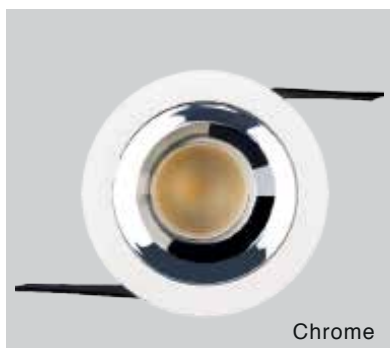

DOWN LIGHT

MOBI DOWNLIGHT - ECO

LED recessed downlight with simple and exquisite appearance and good heat dissipation performance. The design reflector structure is designed for anti-glare and excellent lighting effect.
Reflector: Chrome, White, Gold

FEATURES

Available in 12°/24°/36° Beam angle
Die-cast aluminum body.
Available with DALI dimming
Life span: 50,000 Hrs
High efficiency reflector
Protection level is IP20
Lens - Frosted polycarbonate lens
Heatsink - Made of die-cast aluminum and designed in support of the heat dissipation function, which facilitate the heat exchange quickly from die-cast aluminum housing to the air.