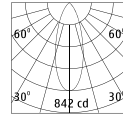

Model No.	Wattage	Lumen	Beam Angle	CRI	CCT	Lm/w
LM-F6S-830	6W	500 Lm	40°	80	3000K	85
LM-F6S-840	6W	530 Lm	40°	80	4000K	88
LM-F6S-850	6W	560 Lm	40°	80	5000K	91