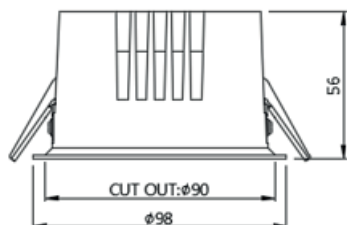

cut out 90

Model no.	Power	Lumen
LML2-10-CCT	10W	900lm
LML2-12-CCT	12W	1080lm
LML2-15-CCT	15W	1350lm