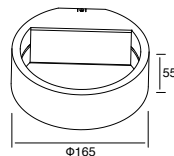

WALL LINE- C

560LM @ 3000K / CRI 80

230~110V AC 60/50 Hz, 8W, Aluminum Wall Light

Model	Power	Flux (Lm)	Dimension (mm)
LM-WLC8-830	8W	560lm	Φ165 x 55