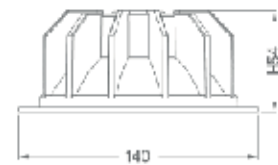

10W, 12W & 15W

Model no.	Power	Lumen
LMC2-12-CCT	12W	1150lm
LMC2-15-CCT	15W	1425lm
LMC2-20-CCT	20W	1900lm

12W, 15W & 20W