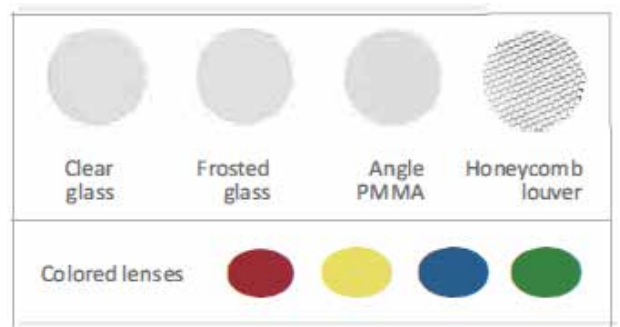

Coloron

Constructional measures ensure that the LED modules operate within their ideal thermal range so they achieve output for the specified power throughout their operational life.
Body made of die-cast aluminum.