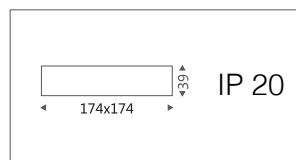

Model No.	Wattage	Lumen	Beam Angle	CRI	CCT	Lm/w
LM-LSPS12-S-830	12W	820 Lm	110°	80	3000K	68
LM-LSPS12-S-840	12W	850 Lm	110°	80	4000K	71
LM-LSPS12-S-850	12W	880 Lm	110°	80	5000K	74

Led Power: 18W
1270Lm-1370Lm
Light distribution:
Wide Flood