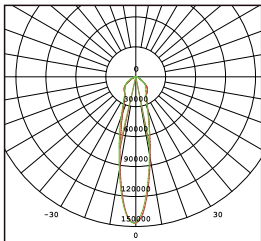

Made of die-cast aluminum body with PC diffuser

- The use of duct cooling design reduces the overall weight;excellent heat dissipation and low light decay effectively extend the service life
- Durable, long life span of 50,000 hours
- Fast response, no flicker; wide operating voltage range
- Each LED is packaged with multi-chips,high efficiency,stable performance and low light decay.

25°

AVERAGE BEAM ANGLE (50%):24.0 DEG
UNIT:cd
— C0/180,23.9°
— C90/270,24.2°

40°