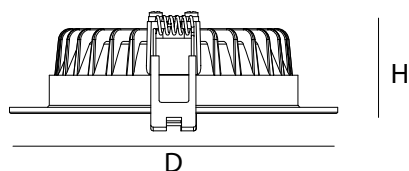

/// Cut out ///