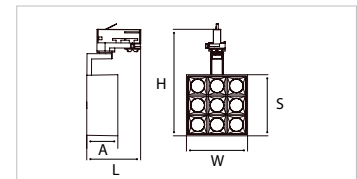

Model no.	Power	Lumen	Size : L x W x H (S / A)
LMLP02-30	30W	2550lm	106x120x209(120/61)