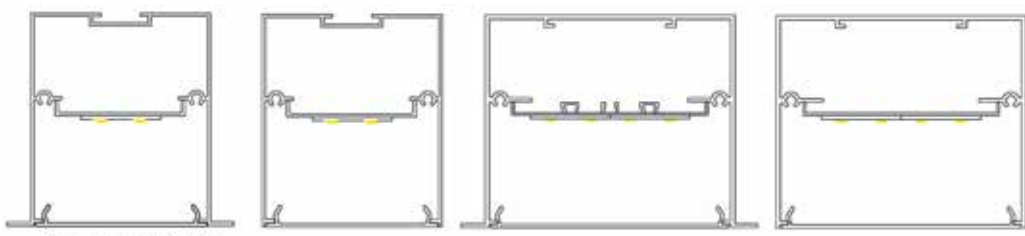

**Linear R-68**  
recessed with trim  
width excluding trim size: 68mm  
width including trim size: 86mm  
height 80mm

**Linear R-68 Trimless**  
recessed trimless  
width: 68mm  
height 80mm

**Linear R-95**  
recessed with trim  
width excluding trim size: 95mm  
width including trim size: 112mm  
height 80mm