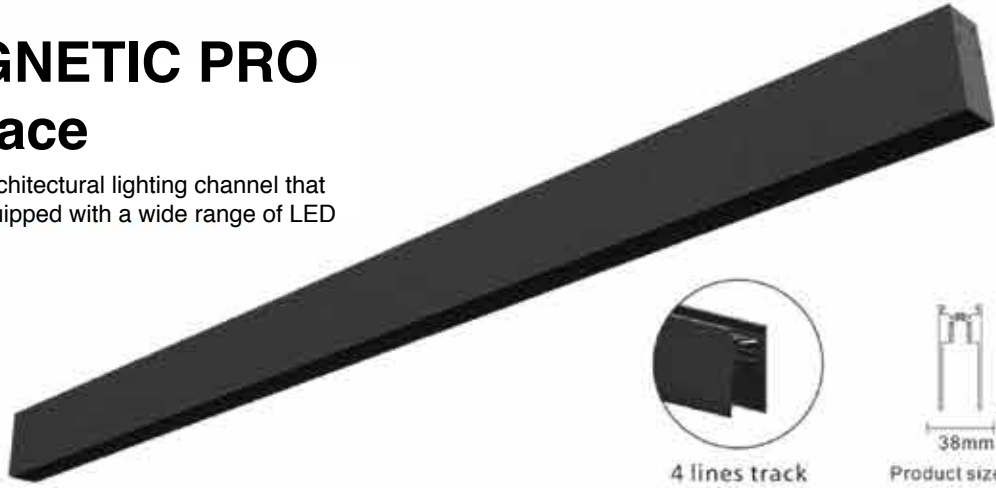

MAGNETIC PRO

Surface

Minimal architectural lighting channel that can be equipped with a wide range of LED Luminaires

Product size [mm]

Input Voltage	DC48V
max track joint length	60M
max track bear wattage	600W
available sizes	1M/2M/3M
installation: Surface mounted	Suspendant