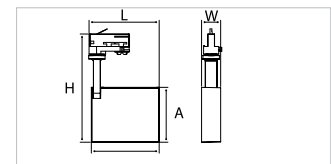

Model no.	Power	Lumen	Size : L x W x H (S / A)
LMLP03-15	15W	1275lm	149 x 41 x 230(144 / 117)
LMLP03-20	20W	1700lm	149 x 41 x 230(144 / 117)