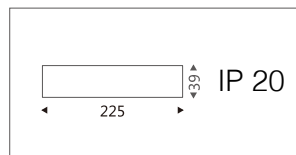

Model No.	Wattage	Lumen	Beam Angle	CRI	CCT	Lm/w
LM-LSPR18-S-830	18W	1270 Lm	110°	80	3000K	70
LM-LSPR18-S-840	18W	1320 Lm	110°	80	4000K	73
LM-LSPR18-S-850	18W	1370 Lm	110°	80	5000K	77