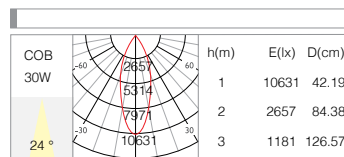

Specific characteristics

Non-flicker driver for option

Dimmable driver for option

Serialized products, multiple dimensions for choice

Different colors for Anti-glare ring

Suitable for wallwashing

cut-off angle > 30°

UGR < 15