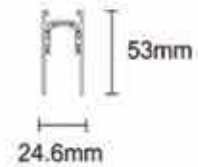

MAGNETIC TRACK LIGHT

MAGNETIC-M20 Surface

Product size [mm]

Input Voltage	DC48V
max track joint length	60M
max track bear voltage	600W
available sizes	1M/2M/3M
installation: Surface mounted	Suspendant