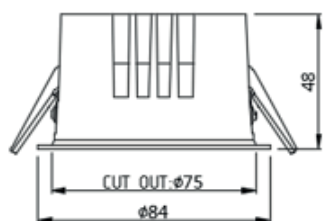

DOWN LIGHT

Leviado

Body made of die cast aluminum with glossy aluminum reflector. On the premise of satisfying optics and heat dissipation, the height of the whole lamp is designed to be extremely low. Professional light distribution, accurate light control, Uniform soft light and high luminous efficiency.

cut out 75

Model no.	Power	Lumen
LML1-7-CCT	7W	630lm
LML1-10-CCT	10W	900lm
LML1-12-CCT	12W	1080lm