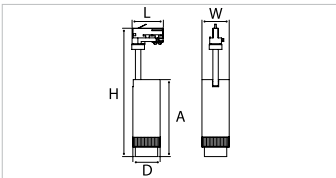

## LP01

Adjustable beam  
From 10° - 50°

Model no.	Power	Lumen	Dimension: L x W x H ( D / A)
LMLP01-15	15W	1275lm	86 x 75 x 353 ( 75 / 212)
LMLP01-20	20W	1700lm	86 x 75 x 353 ( 75 / 212)
LMLP01-25	25W	2125lm	91 x 89 x 380 ( 89 / 239)
LMLP01-30	30W	2550lm	91 x 89 x 380 ( 89 / 239)