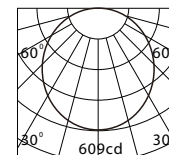

Model No.	Wattage	Lumen	Beam Angle	CRI	CCT	Lm/w
LM-LSPR24-830	24W	1750 Lm	110°	80	3000K	72
LM-LSPR24-840	24W	1800 Lm	110°	80	4000K	75
LM-LSPR24-850	24W	1850 Lm	110°	80	5000K	78