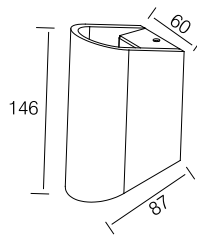

WALL LINE- B

330LM @ 3000K / CRI 80

110~230V AC 50/60 Hz, 8W, Aluminum Wall Light

Model	Power	Flux (Lm)	Dimension (mm)
LM-WLB8-830	8W	330lm	L146 x W60 x H87