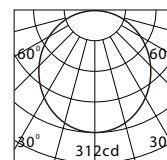

Model No.	Wattage	Lumen	Beam Angle	CRI	CCT	Lm/w
LM-LSPS12-S-830	12W	820 Lm	110°	80	3000K	68
LM-LSPS12-S-840	12W	850 Lm	110°	80	4000K	71
LM-LSPS12-S-850	12W	880 Lm	110°	80	5000K	74

Led Power: 18W
1270Lm-1370Lm
Light distribution:
Wide Flood