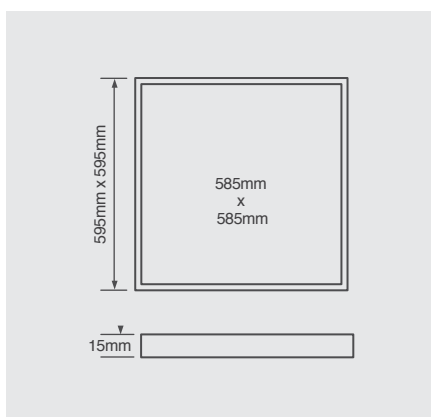

	Model No.	Wattage	Lumen	Beam Angle	CRI	CCT	Lm/w	Dimension
EDGE LITE-ECO - 40W 600 x 600, IP 20	LM-ELE-40-830	40W	3800 Lm	120°	>80	3000K	95	595mm x 595mm x 11mm
	LM-ELE-40-840	40W	3880 Lm	120°	>80	4000K	97	595mm x 595mm x 11mm
	LM-ELE-40-865	40W	4000 Lm	120°	>80	6500K	100	595mm x 595mm x 11mm

EDGE LITE-ECO65 - 40W • 600 x 600, IP 65

	Model No.	Wattage	Lumen	Beam Angle	CRI	CCT	Lm/w	Dimension
	LM-ELE65-40-830	40W	3400 Lm	120°	>80	3000K	85	595mm x 595mm x 14mm
	LM-ELE65-40-840	40W	3480 Lm	120°	>80	4000K	87	595mm x 595mm x 14mm
	LM-ELE65-40-865	40W	3600 Lm	120°	>80	6500K	90	595mm x 595mm x 14mm

Model No.	Wattage	Lumen	Beam Angle	CRI	CCT	Lm/w	Dimension
LM-ELE12x3-40-830	40W	3800 Lm	120°	>80	3000K	95	1195mm x 295mm x 11mm
LM-ELE12x3-40-840	40W	3880 Lm	120°	>80	4000K	97	1195mm x 295mm x 11mm
LM-ELE12x3-40-865	40W	4000 Lm	120°	>80	6500K	100	1195mm x 295mm x 11mm

## EDGE LITE - FRAME

600mm x 600mm  
300mm x 1200mm

- Does not break ceiling integrity when installed
- Installed with ceiling tile
- Minimalist design

Model No.	Wattage	Lumen	Beam Angle	CRI	CCT	Lm/w	Dimension
LM-SFL36-830	36W	3600 Lm	120°	>80	3000K	100	595mm x 595mm x 15mm
LM-SFL36-840	36W	3960 Lm	120°	>80	4000K	110	595mm x 595mm x 15mm
LM-SFL36-865	36W	4320 Lm	120°	>80	6500K	120	595mm x 595mm x 15mm