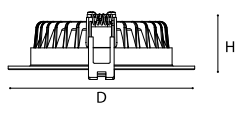

White

☐ SMD
☒ 110°
☐ 2700K
☐ 3000K
☐ 4000K
☐ 6500K

==== Cut out =====