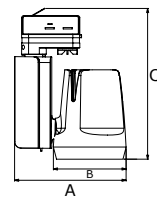

► | Model, Power, Lumen & Size

(AxBxCmm)

LMAS-15	15W	1470lm	102x68x160
LMAS-25	25W	2600lm	146x90x212
LMAS-35	35W	3450lm	161x105x215
LMAS-45	45W	4410lm	161x105x215