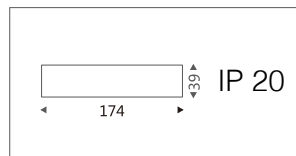

Model No.	Wattage	Lumen	Beam Angle	CRI	CCT	Lm/w
LM-LSPR12-S-830	12W	820 Lm	110°	80	3000K	68
LM-LSPR12-S-840	12W	850 Lm	110°	80	4000K	71
LM-LSPR12-S-850	12W	880 Lm	110°	80	5000K	74

Led Power: 18W
1270Lm-1370Lm
Light distribution:
Wide Flood