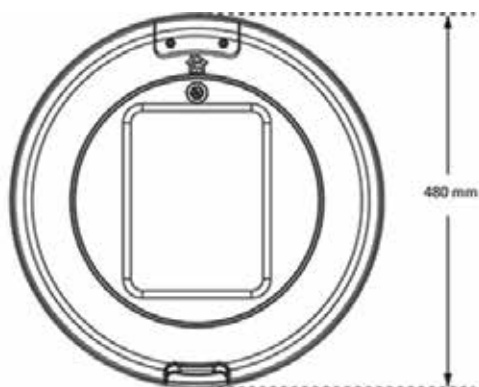

LED STREET LIGHT

Pendant Mounted