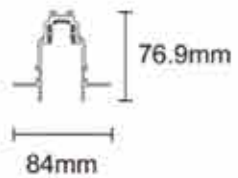

Input Voltage	DC48V
max track joint length	60M
max track bear wattage	600W
available sizes	1M/2M/3M
installation: Recessed mounted	Dressing