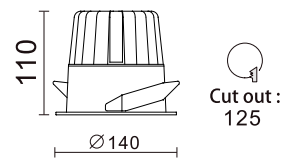

Model No.	Wattage	Lumen	Beam Angle	CRI	CCT	Lm/w
LM-MDNE20-830	20W	1700 Lm	60°	80	3000K	85
LM-MDNE20-840	20W	1760 Lm	60°	80	4000K	88
LM-MDNE20-865	20W	1800 Lm	60°	80	6500K	90