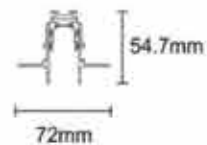

MAGNETIC-R20 Recessed

Product size [mm]

Input Voltage	DC48V
max track joint length	60M
max track bear voltage	600W
available sizes	1M/2M/3M
installation: Recessed mounted	Dressing