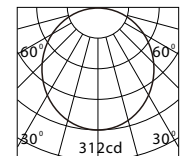

Model No.	Wattage	Lumen	Beam Angle	CRI	CCT	Lm/w
LM-LSPR12-S-830	12W	820 Lm	110°	80	3000K	68
LM-LSPR12-S-840	12W	850 Lm	110°	80	4000K	71
LM-LSPR12-S-850	12W	880 Lm	110°	80	5000K	74

Led Power: 18W
1270Lm-1370Lm
Light distribution:
Wide Flood