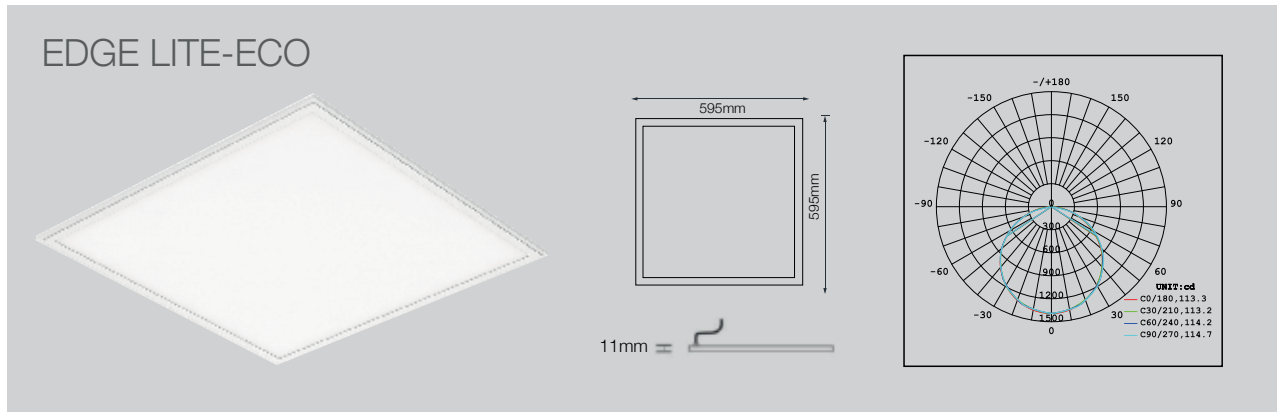

LED PANEL LIGHT

	Model No.	Wattage	Lumen	Beam Angle	CRI	CCT	Lm/w	Dimension
EDGE LITE-ECO - 30W 600 x 600, IP 20	LM-ELE-30-830	30W	2850 Lm	120°	>80	3000K	95	595mm x 595mm x 11mm
	LM-ELE-30-840	30W	2910 Lm	120°	>80	4000K	97	595mm x 595mm x 11mm
	LM-ELE-30-865	30W	3000 Lm	120°	>80	6500K	100	595mm x 595mm x 11mm

	Model No.	Wattage	Lumen	Beam Angle	CRI	CCT	Lm/w	Dimension
EDGE LITE-ECO - 40W 600 x 600, IP 20	LM-ELE-40-830	40W	3800 Lm	120°	>80	3000K	95	595mm x 595mm x 11mm
	LM-ELE-40-840	40W	3880 Lm	120°	>80	4000K	97	595mm x 595mm x 11mm
	LM-ELE-40-865	40W	4000 Lm	120°	>80	6500K	100	595mm x 595mm x 11mm

EDGE LITE-ECO65 - 40W • 600 x 600, IP 65

	Model No.	Wattage	Lumen	Beam Angle	CRI	CCT	Lm/w	Dimension
	LM-ELE65-40-830	40W	3400 Lm	120°	>80	3000K	85	595mm x 595mm x 14mm
	LM-ELE65-40-840	40W	3480 Lm	120°	>80	4000K	87	595mm x 595mm x 14mm
	LM-ELE65-40-865	40W	3600 Lm	120°	>80	6500K	90	595mm x 595mm x 14mm