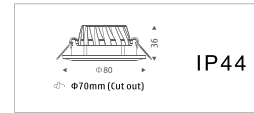

ADJUSTABLE - 6W

Model No.	Wattage	Lumen	Beam Angle	CRI	CCT	Lm/w
LM-A6S-830	6W	500 Lm	40°	80	3000K	85
LM-A6S-840	6W	530 Lm	40°	80	4000K	88
LM-A6S-850	6W	560 Lm	40°	80	5000K	91