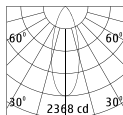

Model No.	Wattage	Lumen	Beam Angle	CRI	CCT	Lm/w
LM-IP15S-830	15W	1320 Lm	40°	80	3000K	85
LM-IP15S-840	15W	1360 Lm	40°	80	4000K	88
LM-IP15S-850	15W	1400 Lm	40°	80	5000K	91