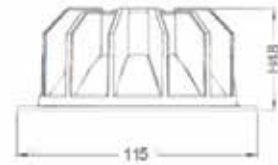

Colorado

Exquisite appearance and good heat dissipation performance. The design reflector structure is designed for anti-glare and excellent lighting effect. Body made of die cast aluminum with white plastic reflector.

Model no.	Power	Lumen
LMC1-10-CCT	10W	950lm
LMC1-12-CCT	12W	1150lm
LMC1-15-CCT	15W	1425lm

10W, 12W & 15W

Model no.	Power	Lumen
LMC2-12-CCT	12W	1150lm
LMC2-15-CCT	15W	1425lm
LMC2-20-CCT	20W	1900lm

12W, 15W & 20W

Model no.	Power	Lumen
LMC3-25-CCT	25W	2375lm
LMC3-30-CCT	30W	2850lm
LMC3-35-CCT	35W	3325lm

25W, 30W & 35W

Model no.	Power	Lumen
LMC4-35-CCT	35W	3325lm
LMC4-40-CCT	40W	3800lm
LMC4-50-CCT	50W	4500lm

35W, 40W & 50W