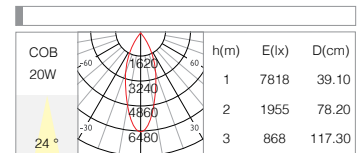

Specific characteristics

Non-flicker driver for option

Dimmable driver for option

Serialized products, multiple dimensions for choice

Different colors for Anti-glare ring

Suitable for wallwashing

cut-off angle > 30°

UGR < 15